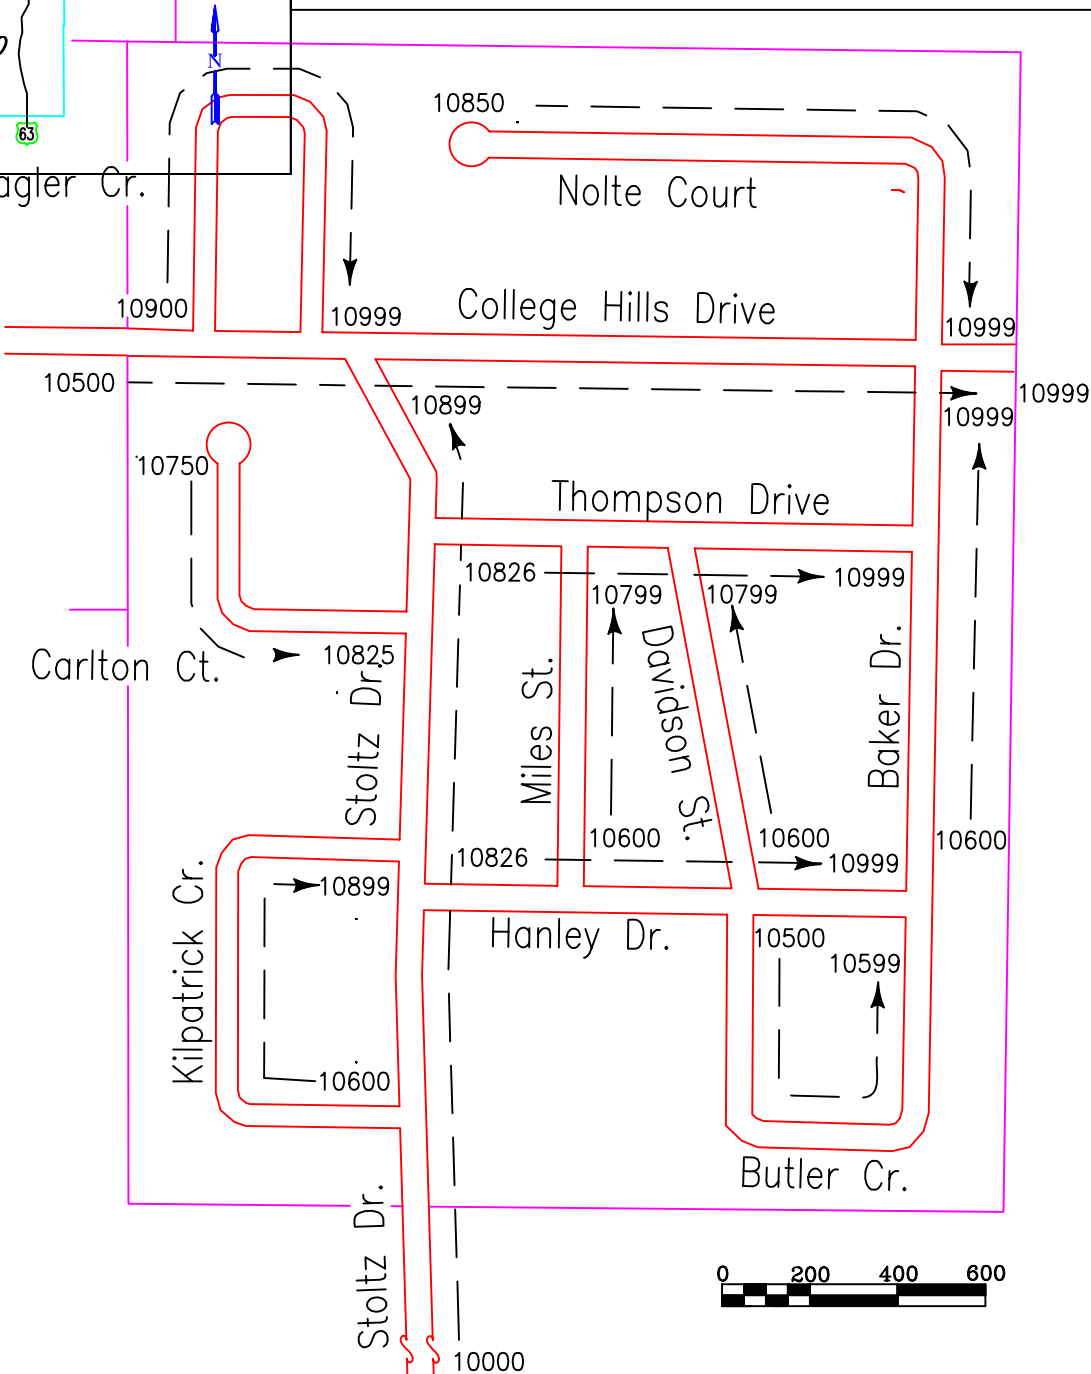

# COLLEGE HILLS 3

## STREET NAMES

BAKER DRIVE	DAVIDSON STREET	MILES STREET
BUTLER CIRCLE	HANLEY DRIVE	NOLTE COURT
CARLTON COURT	HEAGLER CIRCLE	STOLTZ DRIVE
COLLEGE HILLS DRIVE	KILPATRICK CIRCLE	THOMPSON DRIVE

Heagler Cr.

*STATE ROUTE BB (EAST 10th St.)*

ESN  
**4510**

DATE 10-23-09 SECTOR 3000 SECTION 6 TWN 37 RNG 7