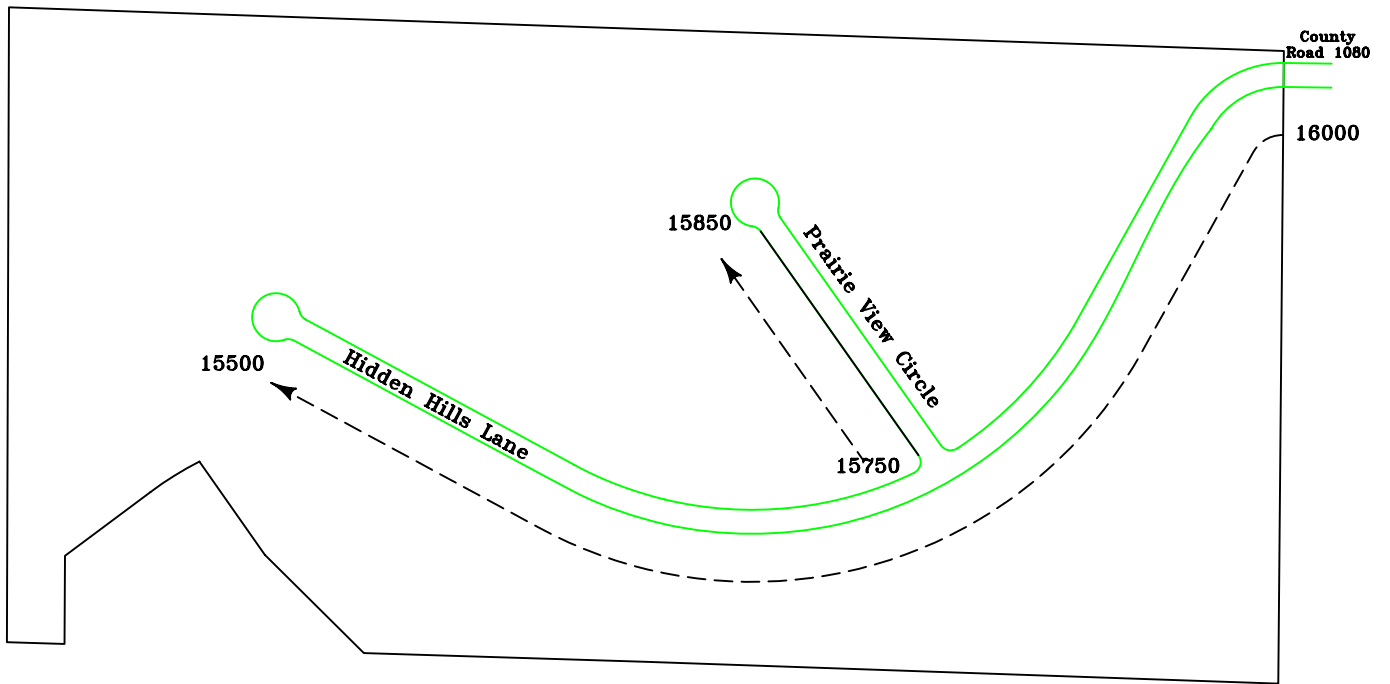

## STREET NAMES

Hidden Hills Lane

Prairie View Circle

ESN  
**4512**

DATE 10-20-06 SECTOR 1000 SECTION 12 TWN 38 RNG 7