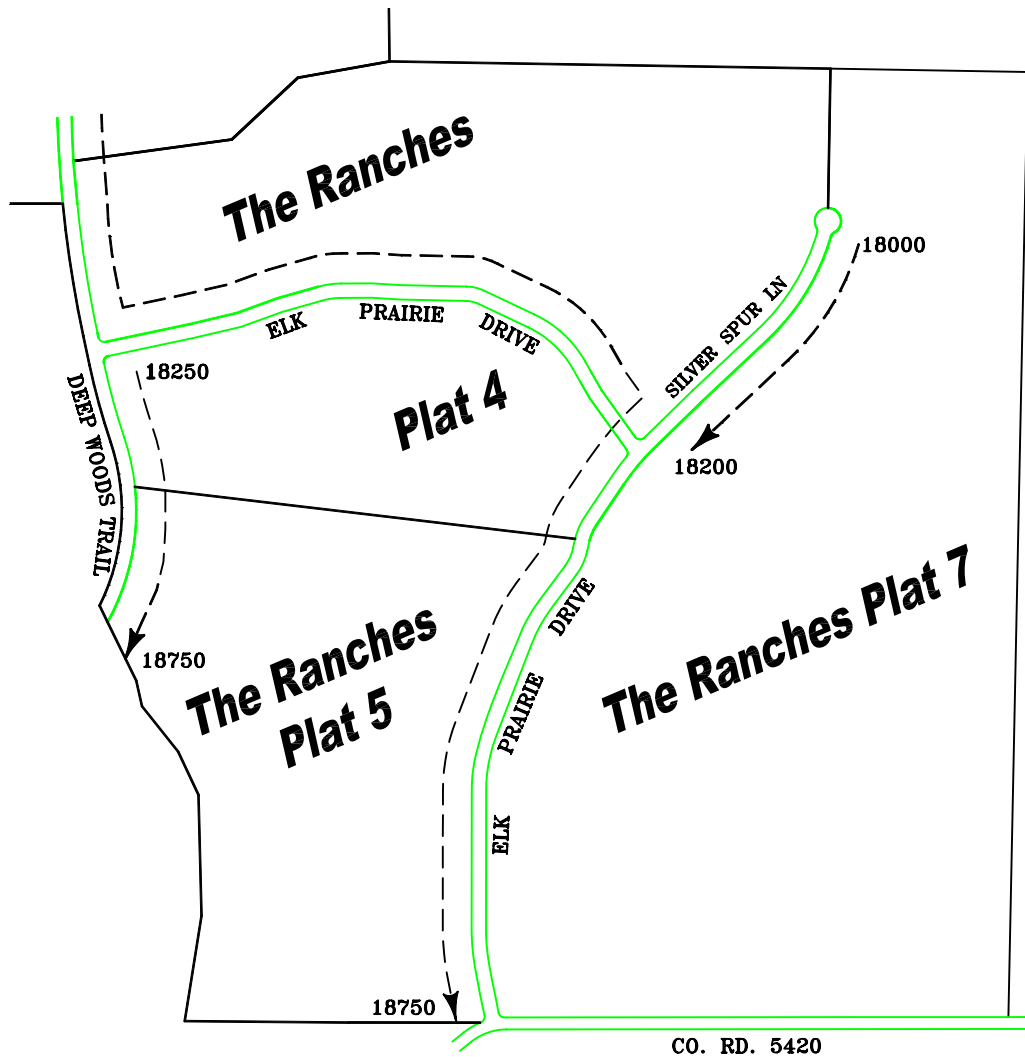

# Ranches At Elk Prairie 4, 5 & 7

## STREET NAMES

Deep Woods Trail
Elk Prairie Drive
Silver Spur Ln

ESN  
**4510**

DATE 5-21-07 SECTOR 5000 SECTION 20 TWN 36 RNG 7