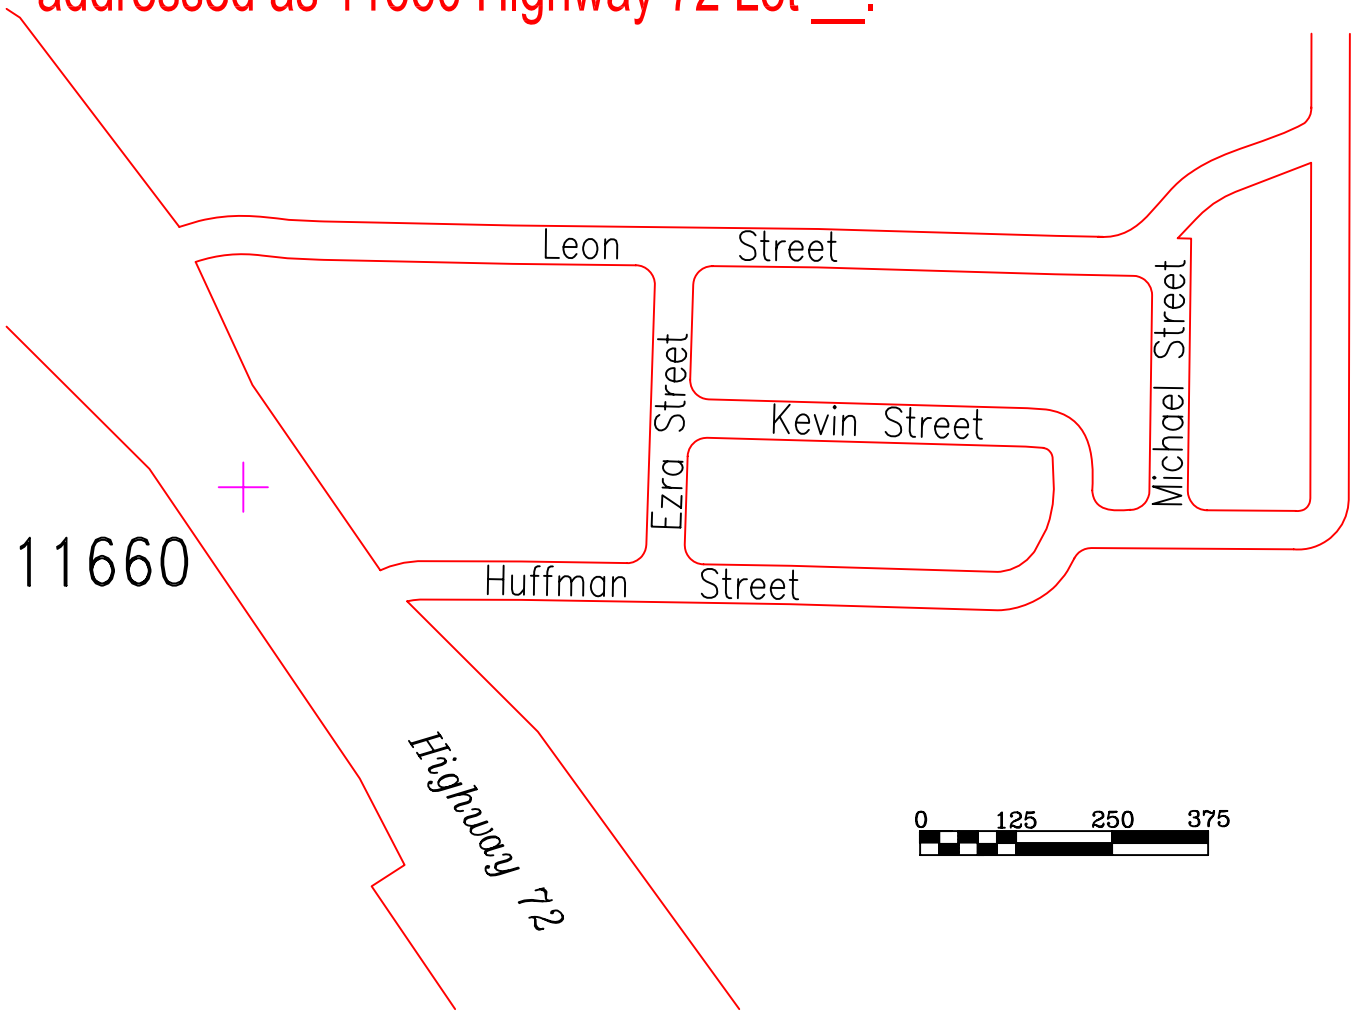

STATELY MANSIONS

STREET NAMES

EZRA STREET
HUFFMAN STREET
KEVIN STREET
LEON STREET
MICHAEL STREET

Note:

All homes in Stately Mansions are addressed as 11660 Highway 72 Lot __.

ESN
4510

DATE 2-17-10 SECTOR 3000 SECTION 18 TWN 37 RNG 7