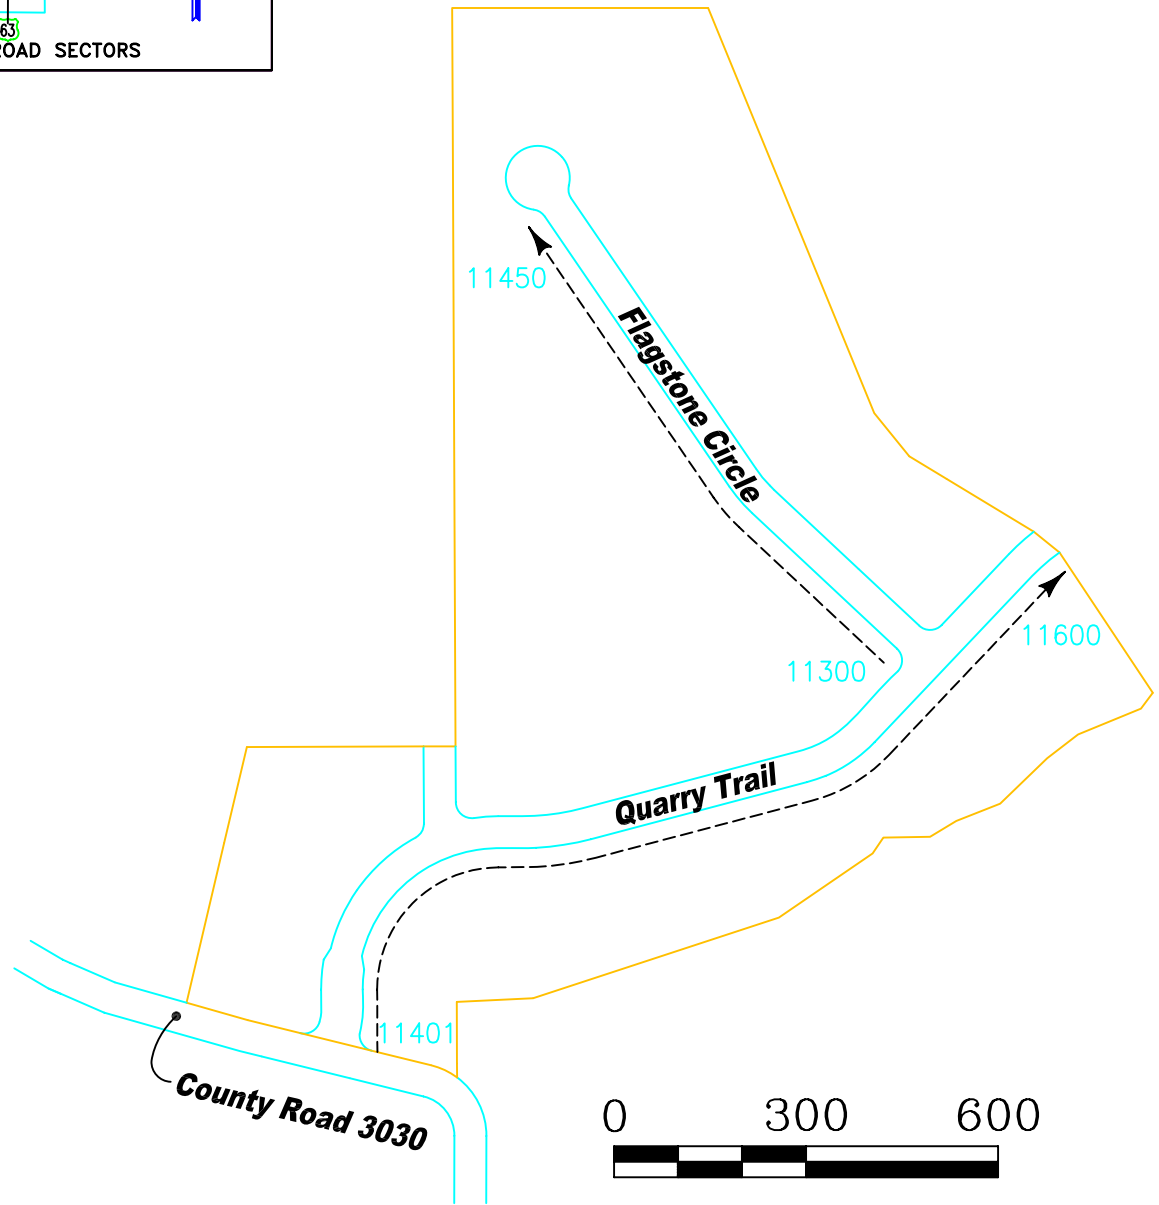

The Quarry Plat 4

STREET NAMES
QUARRY TRAIL
FLAGSTONE CIRCLE

ESN
4510

DATE 2-17-10

SECTOR 3000

SECTION 31

TWN 38

RNG 7