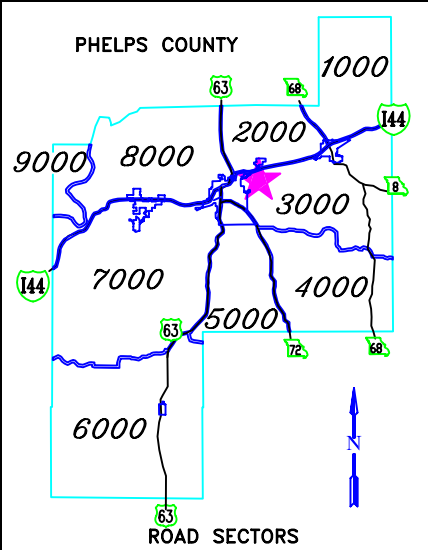

The Quarry Plat 4

STREET NAMES
QUARRY TRAIL
FLAGSTONE CIRCLE

ESN
4510

DATE 2-17-10

SECTOR 3000

SECTION 31

TWN 38

RNG 7