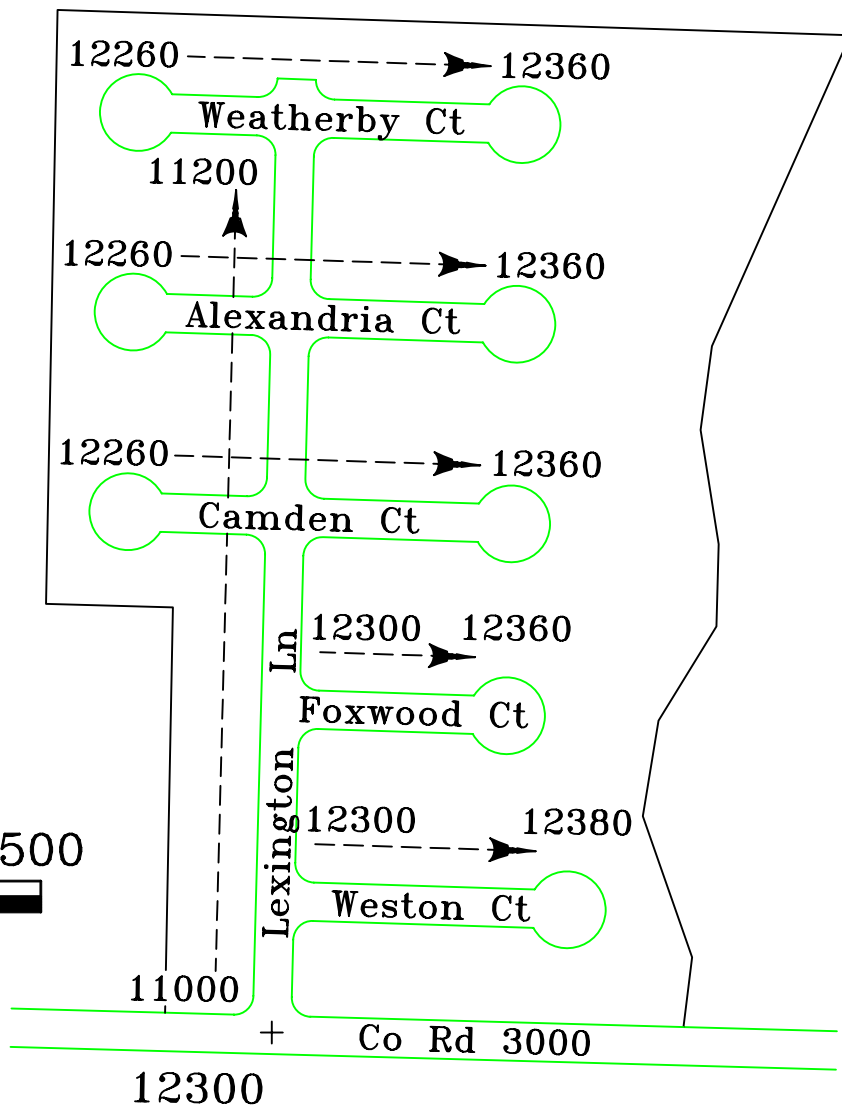

# Ridge Creek Est Plat 1

## STREET NAMES

Alexandria Ct	Camden Ct
Foxwood Ct	Lexington Ct
Weatherby Ct	Weston Ct

ESN  
**4510**

DATE 9-26-08 SECTOR 3000 SECTION 9 TWN 37 RNG 7